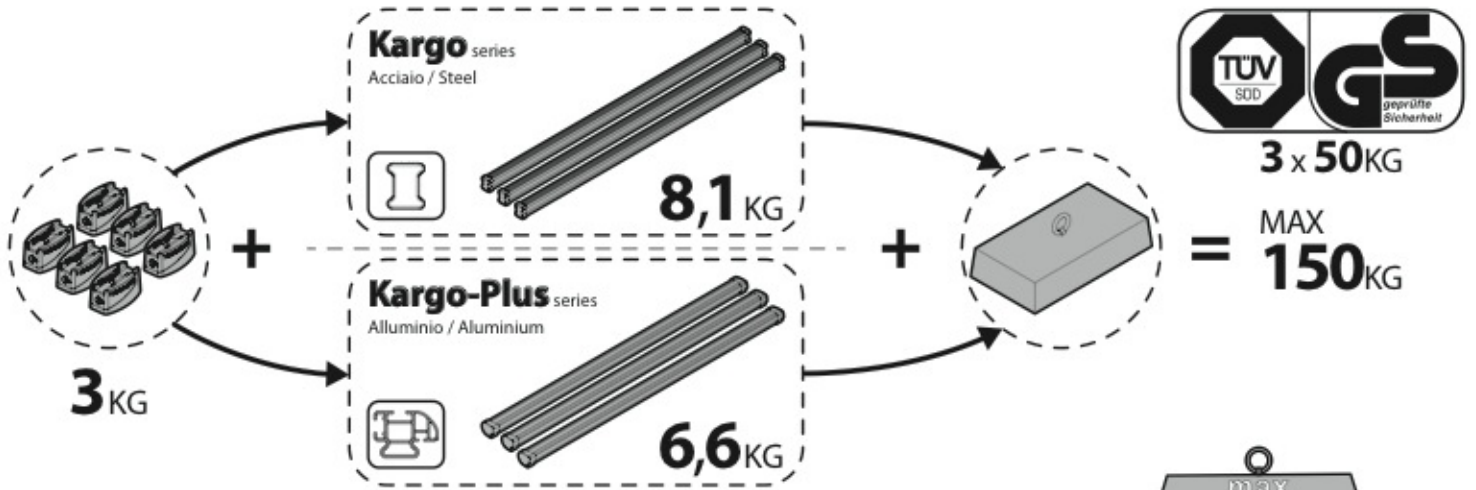

**Kargo-Plus series**

Alluminio / Aluminium

Art. **N10045** x3

**NORDRIVE**<sup>®</sup>  
TRANSPORT SOLUTIONS

max:  
???kg