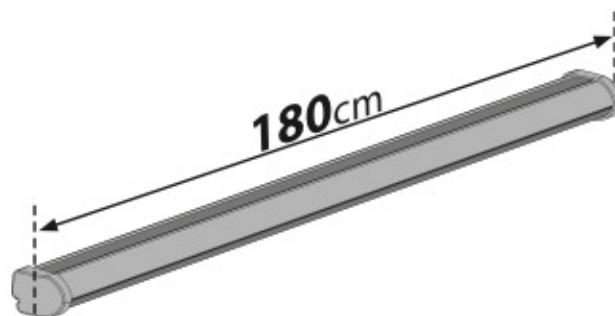

Kargo-Plus series

Alluminio / Aluminium

Art. **N10045** x3

NORDRIVE®
TRANSPORT SOLUTIONS